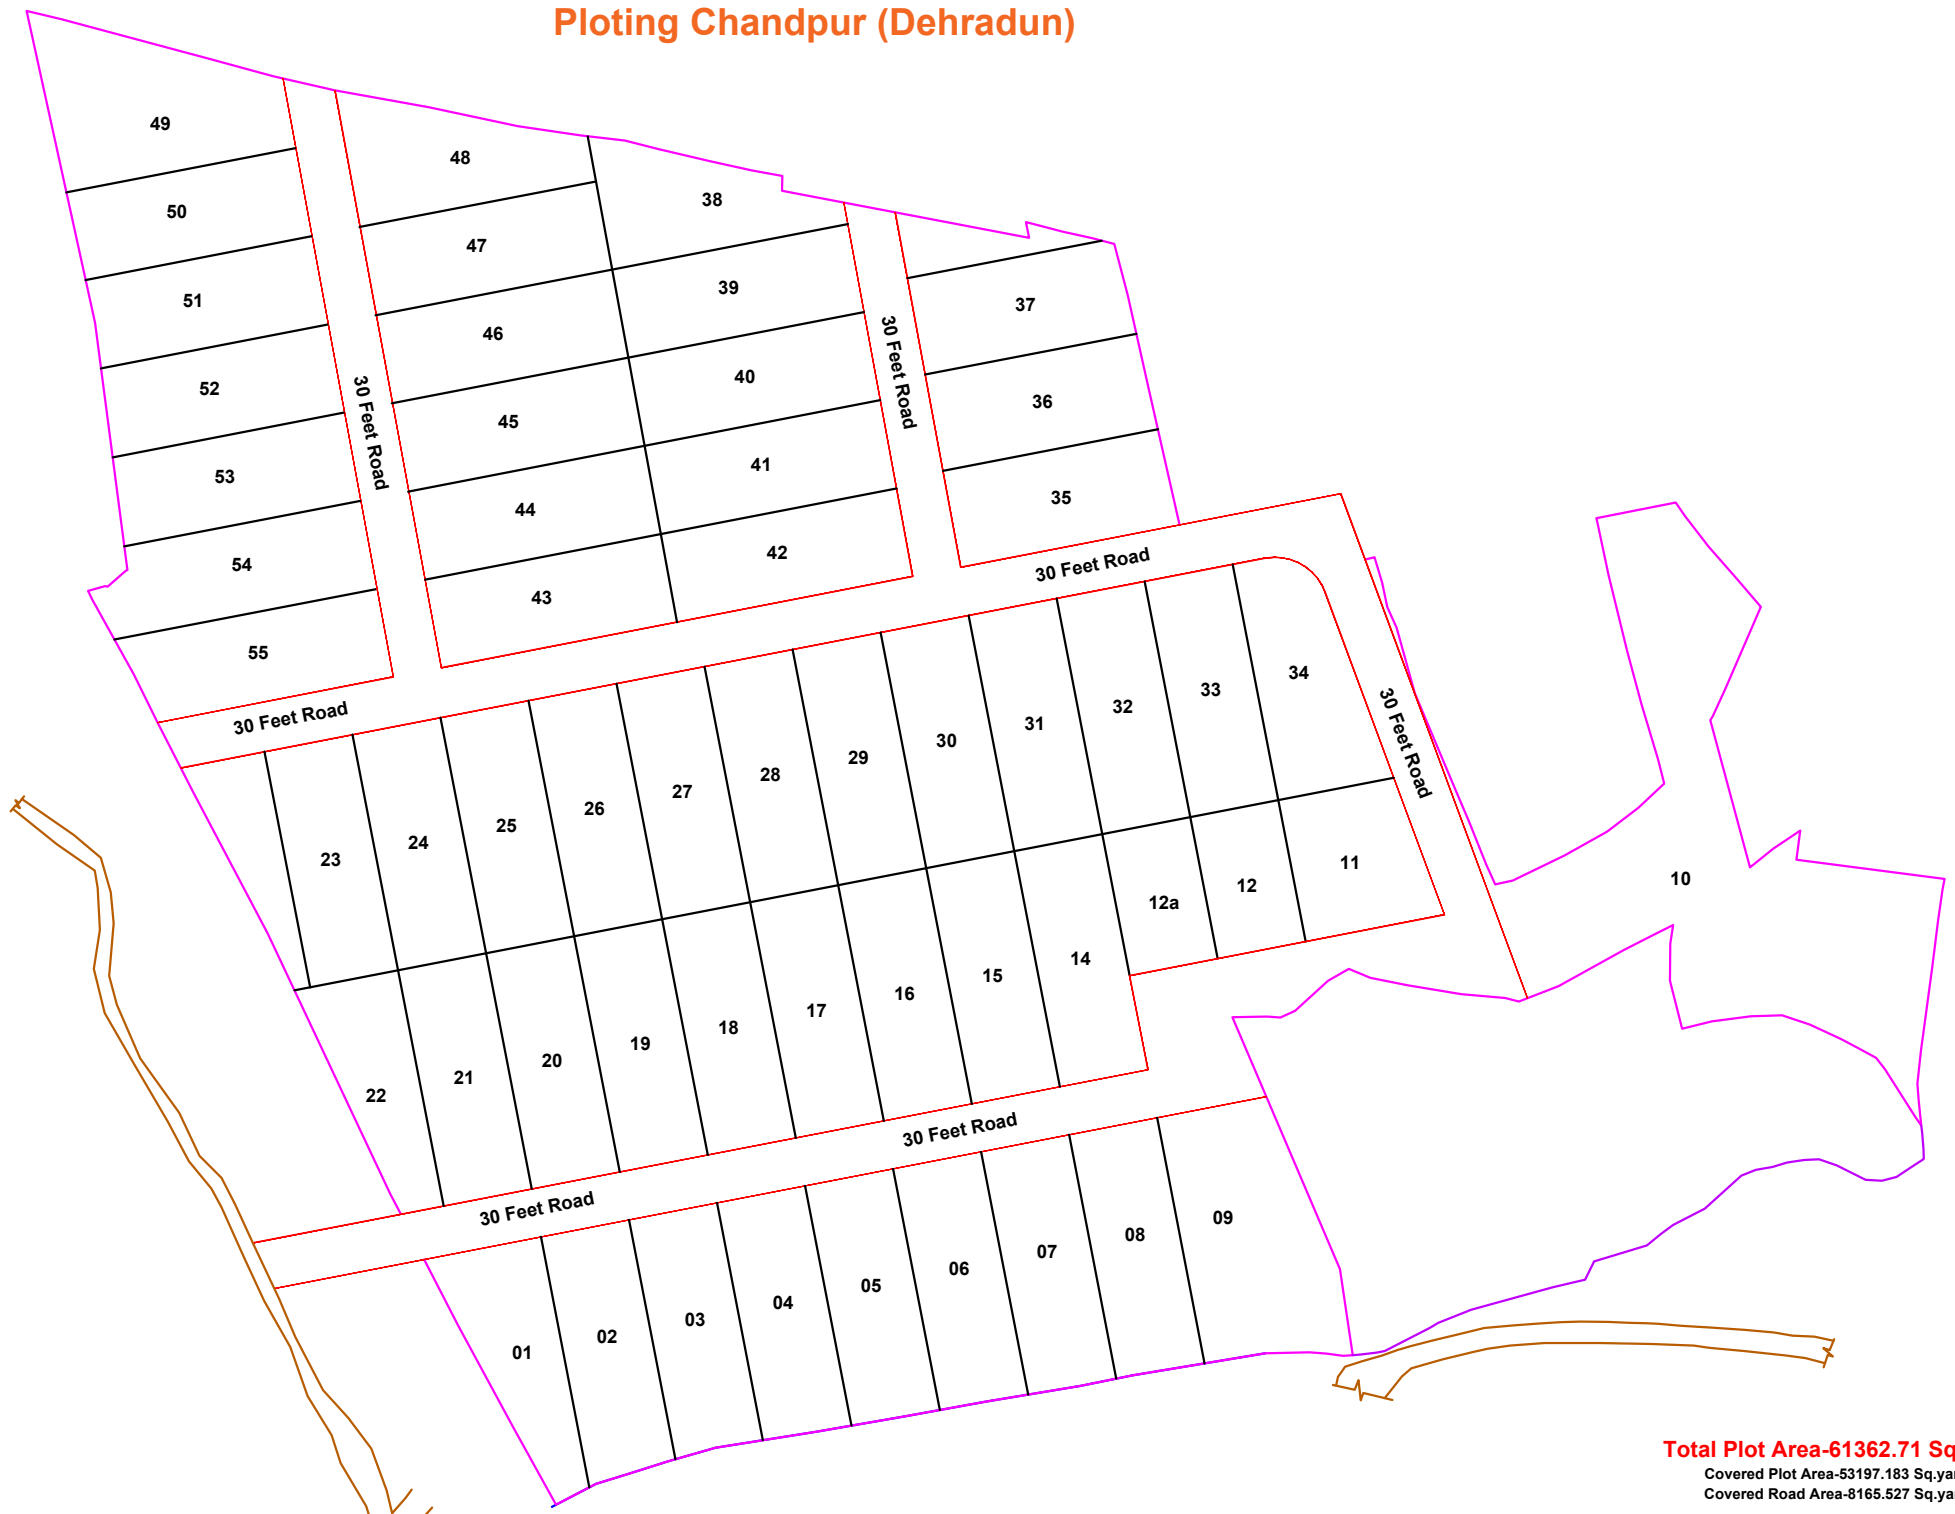

# Plotting Chandpur (Dehradun)

**Total Plot Area-61362.71 Sq.yard**  
Covered Plot Area-53197.183 Sq.yard  
Covered Road Area-8165.527 Sq.yard